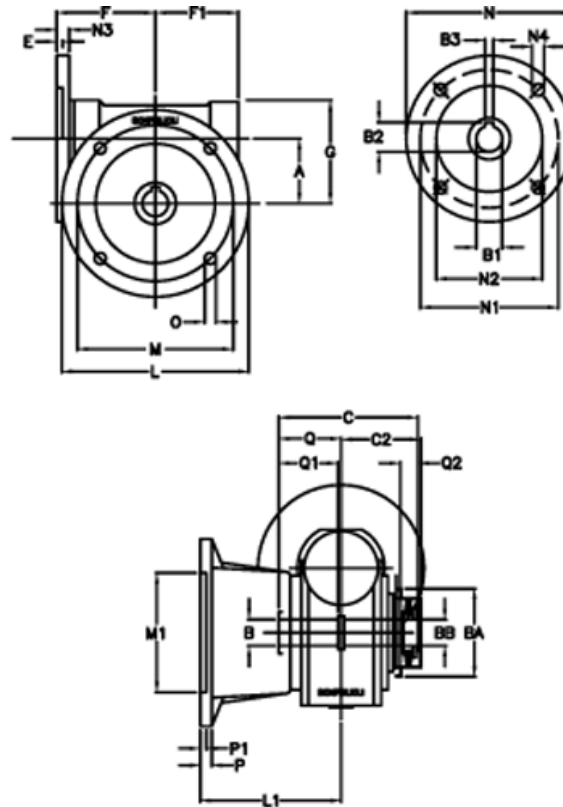

# Data Sheet

Article number: 390204902462836

Description: Worm Gear with Torque Limiter  
VF 49-L2-FA-24 P71B14

## Measures

a = 49.5	C2 = 64	m = 90	P = 12
B = 25	Description = VF 49FA-xx-71B14	M1 = 70	P1 = 10
B1 E7 = 14	E = 3	N = 105	Q = 51.0
B2 = 16.3	F = 70	N1 = 85	Q1 = 41
B3 H9 = 5	F1 = 63	N2 = 70	Q2 = 15
BA = 63	g = 80	N3 = 10.5	
BB H7 = 14	L = 125	N4 = 6.5	
C = 105	L1 = 115	O = 10.5	